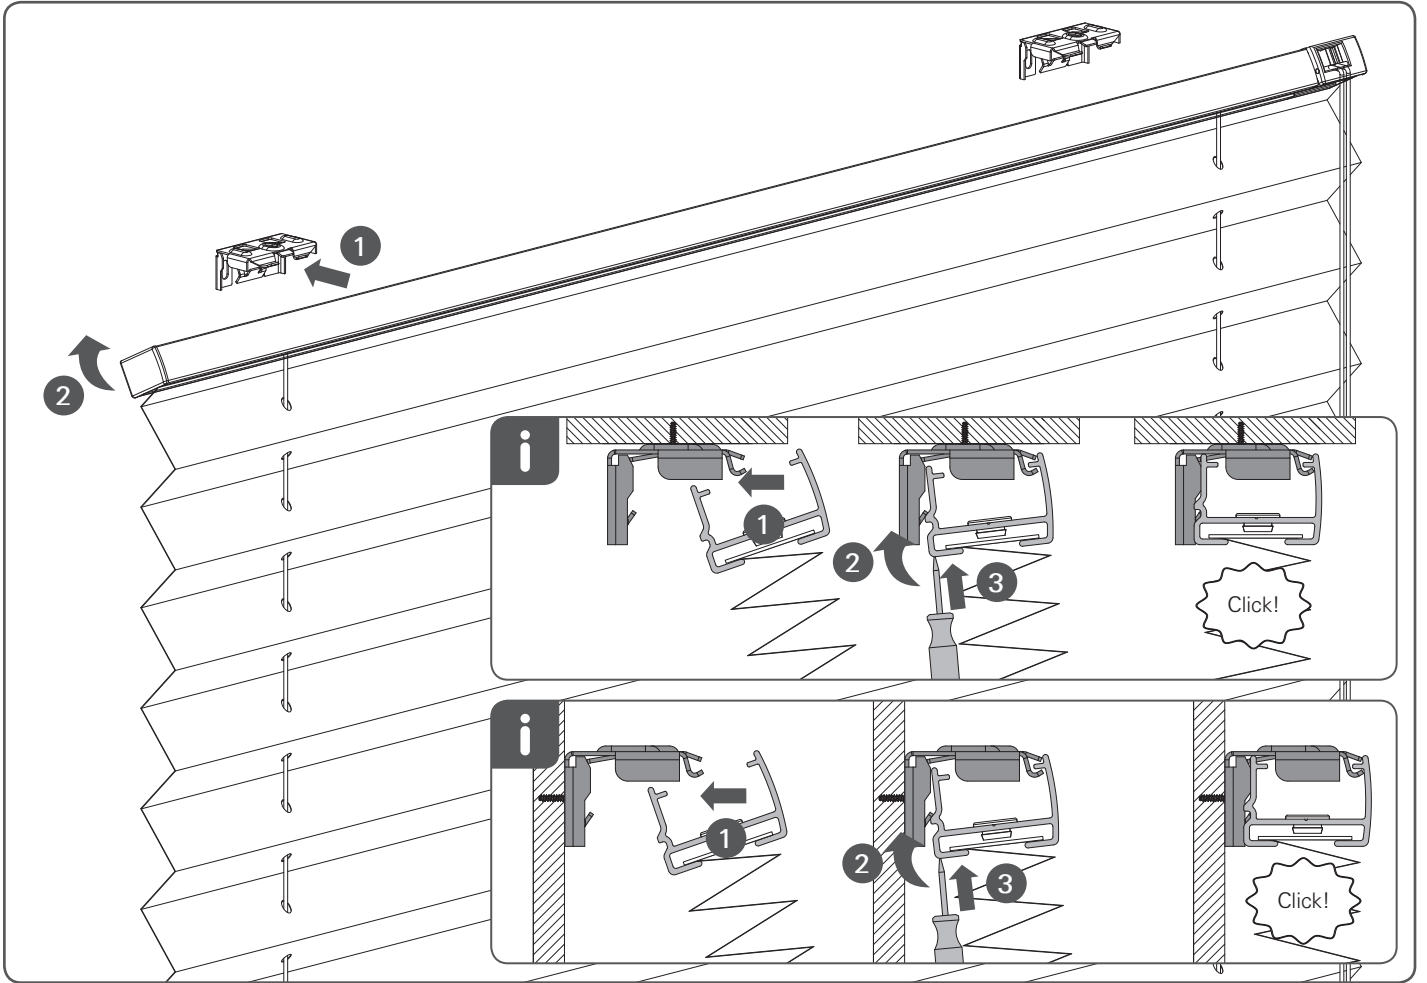

Installation PLC-E10

Read the instructions carefully before assembling and using the product.
Assembling process can be completed by non-professionals. For indoor use only.

WARNING

- Young children can strangle in the loop of pull cords, chains and tapes, and cords that operate window coverings.
 - To avoid strangulation and entanglement, keep cords out of the reach of young children. Cords may become wrapped around a child's neck
 - Move beds, cots and furniture away from window covering cords.
 - Do not tie cords together.
- Make sure cords do not twist together and form a loop.

QR

rtube.nl/red905

max. 2,5 mm
0.01 in

Removal