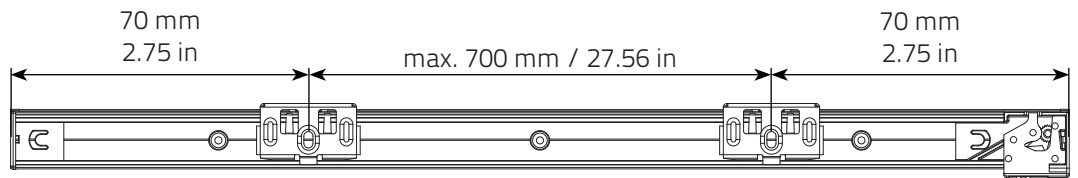

Installation PLC-E10

Read the instructions carefully before assembling and using the product.
Assembling process can be completed by non-professionals. For indoor use only.

WARNING

- Young children can strangle in the loop of pull cords, chains and tapes, and cords that operate window coverings.
 - To avoid strangulation and entanglement, keep cords out of the reach of young children. Cords may become wrapped around a child's neck
 - Move beds, cots and furniture away from window covering cords.
 - Do not tie cords together.
- Make sure cords do not twist together and form a loop.

QR

rtube.nl/red905

max. 2,5 mm
0.01 in

Removal